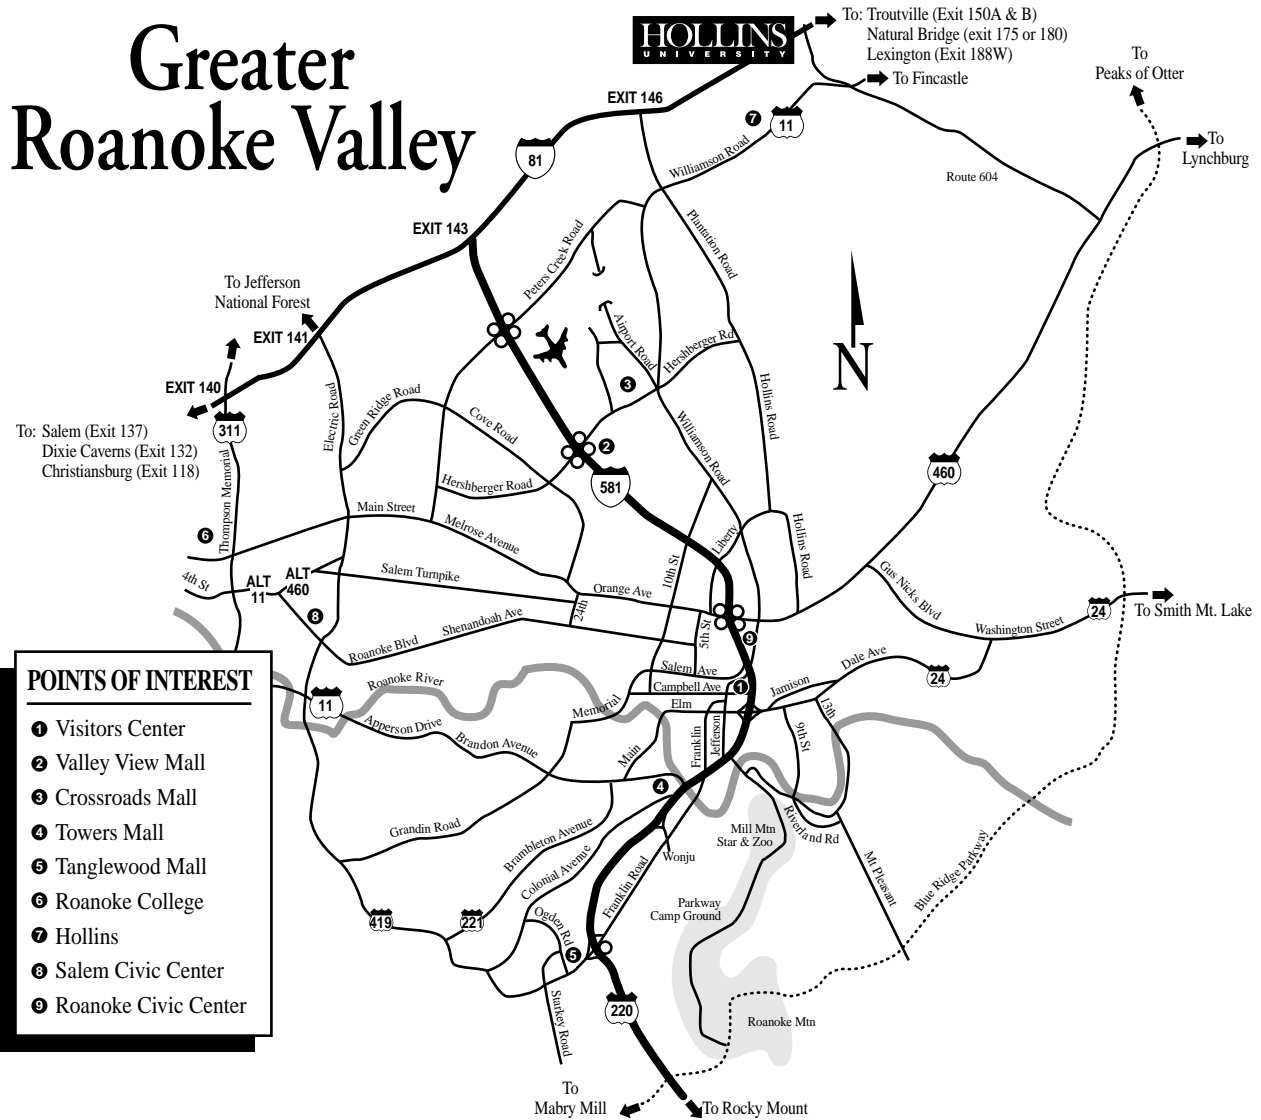

Undergraduate Admissions in Main Building (18)

- 1 Annex (Theatre)
- 2 Athletic Complex (gymnasium, Northern Swimming Center, Tayloe Fitness Center)
- 3 Barbee House (faculty and guest residence)
- 4 Botetourt Hall (security department, human resources, dance studios, U.S. Post Office, plant facilities)
- 5 Bradley Hall (Talmadge Recital Hall, Batten Leadership Institute, events planning)
- 6 Carvin House (student residence)
- 7 Cocke Memorial Building (president, vice president for academic affairs, business, marketing, public relations)
- 8 Cromer Bergman Alumnae House (alumnae and development)
- 9 Dana Science Building (Babcock Auditorium)
- 10 Duchouquet Cottage (faculty residences)
- 11 duPont Chapel (chaplain, cultural and community engagement)

Greater Roanoke Valley

POINTS OF INTEREST

- 1 Visitors Center
- 2 Valley View Mall
- 3 Crossroads Mall
- 4 Towers Mall
- 5 Tanglewood Mall
- 6 Roanoke College
- 7 Hollins
- 8 Salem Civic Center
- 9 Roanoke Civic Center

From Greensboro, N.C., take Route 220 north until it runs into I-581 north. Travel 5.4 miles on I-581 until it intersects with I-81 north, take Exit 146, turn right onto Plantation Road, go approximately one mile and turn left onto Williamson Road (Route 11 north), go approximately 1/2 mile, turn left into the campus entrance.

From Fincastle, Covington or Hot Springs, Va. (Route 220 South), take Route 220 south until it intersects with Route 11, turn right at the stoplight and follow Route 11 for 3.5 miles, turn right into the campus entrance.